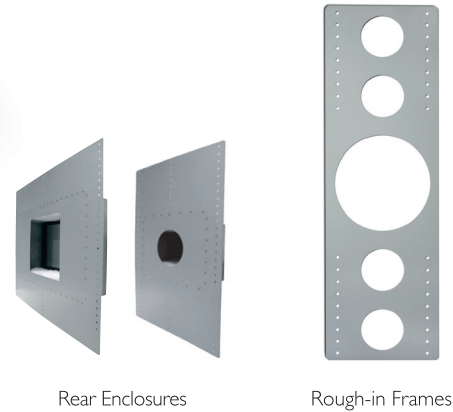

OBSESSED WITH HIGH RESOLUTION

Ci SERIES

KEF Ci Speaker Accessory Reference Guide

Rough-in Frames (new construction brackets) are used with in-wall and in-ceiling speakers and are available for most models. Installed during the pre-wiring of a new construction installation, they allow the installer to reserve the space in the wall or ceiling and simplify cutting the perfect hole size.

Metal Rear Enclosures (back boxes) are available for most models of KEF Ci Speakers. Installed during the pre-wiring of a new construction installation they provide a sealed enclosure for the loudspeaker and reduce sound transmission to the room behind the speaker.

Rear Enclosures

Rough-in Frames

SPECIFICATIONS

Shape	Round	Round	Round	Round	Round	Round	Rectangle	Rectangle
Size	Ci200R	Ci160R	Ci130R	Ci100R	Ci80R	Ci50R	Ci200L	Ci160L
Cut out (mm)	Ø240	Ø196mm	Ø158mm	Ø118mm	Ø97mm	Ø65mm**	334 x 238 mm	274 x 194 mm
Cut out (in.)	Ø9.45in.	Ø7.71in.	Ø6.22in.	Ø4.65in.	Ø3.82in.	Ø2.56in.**	13.15 x 9.37 in.	10.79 x 7.64 in.
Rough-in frame	RIF200R	RIF160R	RIF130R	RIF100R	RIF80R	N/A	RIF200L	RIF160L
Rear enclosure	RNC200R	RNC160R	RNC130R	RNC100R	RNC80R	Ci50CAN**	RNC200L	RNC160L
Speakers	Ci200TRb Ci200QR Ci200CR Ci200ER Ci160QCT* Ci160ST* Ci200RR-THX ⁺⁺	Ci160TR Ci160QR Ci160CR Ci160CRds Ci160ER Ci110FACT* Ci115QCT*	Ci130QR Ci130CR Ci130ER	Ci100QR ⁺	Ci80.2QR ⁺	Ci50R	Ci200QL	Ci160QL Ci160CL