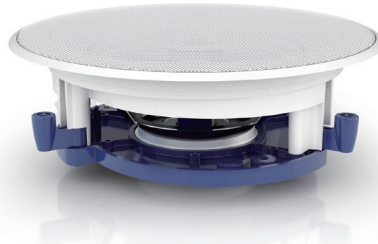

OBSESSED WITH HIGH RESOLUTION

Ci SERIES

KEF Ci Speaker Accessory Reference Guide

Rough-in Frames (new construction brackets) are used with in-wall and in-ceiling speakers and are available for most models. Installed during the pre-wiring of a new construction installation, they allow the installer to reserve the space in the wall or ceiling and simplify cutting the perfect hole size.

Metal Rear Enclosures (back boxes) are available for most models of KEF Ci Speakers. Installed during the pre-wiring of a new construction installation they provide a sealed enclosure for the loudspeaker and reduce sound transmission to the room behind the speaker.

Rear Enclosures

Rough-in Frames

SPECIFICATIONS

Shape	Round	Round	Round	Round	Round	Round	Rectangle	Rectangle
Size	Ci200R	Ci160R	Ci130R	Ci100R	Ci80R	Ci50R	Ci200L	Ci160L
Cut out (mm)	Ø240	Ø196mm	Ø158mm	Ø118mm	Ø97mm	Ø65mm**	334 x 238 mm	274 x 194 mm
Cut out (in.)	Ø9.45in.	Ø7.71in.	Ø6.22in.	Ø4.65in.	Ø3.82in.	Ø2.56in.**	13.15 x 9.37 in.	10.79 x 7.64 in.
Rough-in frame	RIF200R	RIF160R	RIF130R	RIF100R	RIF80R	N/A	RIF200L	RIF160L
Rear enclosure	RNC200R	RNC160R	RNC130R	RNC100R	RNC80R	Ci50CAN**	RNC200L	RNC160L
Speakers	Ci200TRb Ci200QR Ci200CR Ci200ER Ci160QCT* Ci160ST* Ci200RR-THX ⁺⁺	Ci160TR Ci160QR Ci160CR Ci160CRds Ci160ER Ci110FACT* Ci115QCT*	Ci130QR Ci130CR Ci130ER	Ci100QR ⁺	Ci80.2QR ⁺	Ci50R	Ci200QL	Ci160QL Ci160CL

* Due to integrated back can this unit is not compatible with the rear enclosure.

** Ci50R cut out is 70mm (2.76in.) with the rear can. The Ci50 rear can is able to be used in a retro-fit installation.